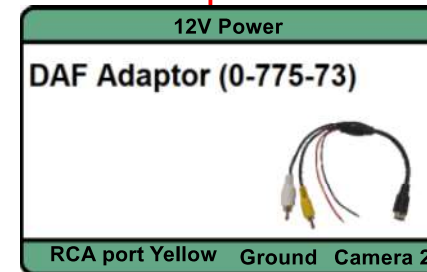

Permanent (ISO - 30)

Ignition (ISO - 15)

Auxiliary (ISO - 75)

10 Amp 10 Amp

Optional extra

HDMI Output (HDMI 1.5)

RCA Output (external monitor with RCA input)

960H 4 Pin Aviation Camera Port

Earth (ISO - 31)

Rev.	Date	Description	Appd. by	Status
B	25/04/2023			Open

Prj:	0-775-70 Dashcam v2	Sheet nb.	1 of 1
Prj nb:	Lockable Dashcam	Desg. by:	D Dalmon
Title:	Wiring Diagram		