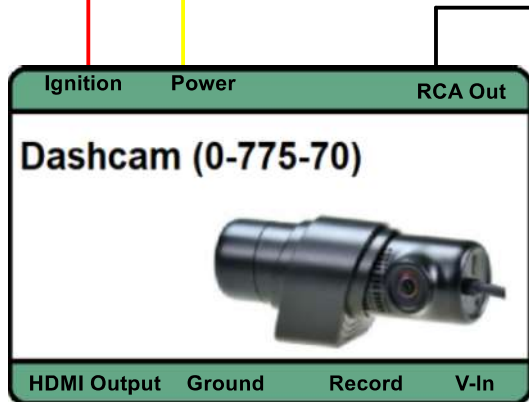

Permanent (ISO - 30)

Ignition (ISO - 15)

Auxiliary (ISO - 75)

10 Amp 10 Amp

Optional extra

HDMI Output (HDMI 1.5)

RCA Output (external monitor with RCA input)

960H 4 Pin Aviation Camera Port

Earth (ISO - 31)

Rev.	Date	Description	Appd. by	Status
B	25/04/2023			Open

Prj:	0-775-70 Dashcam v2	Sheet nb.	1 of 1
Prj nb:	Lockable Dashcam	Desg. by:	D Dalmon
Title:	Wiring Diagram		