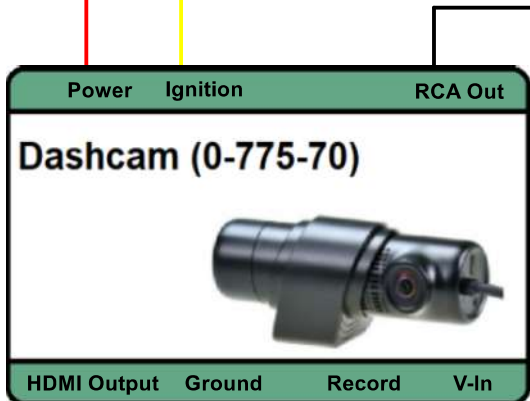

Permanent (ISO - 30)
 Ignition (ISO - 15)
 Auxiliary (ISO - 75)

10 Amp 10 Amp

HDMI Output (HDMI 1.5)

960H 4 Pin Aviation Camera Port

Earth (ISO - 31)

Rev.	Date	Description	Appd. by	Status
A	06/01/2021			Open

Prj:	0-775-70 Dashcam	Sheet nb.	1 of 1
Prj nb:	Lockable Dashcam	Desg. by:	D Dalmon
Title:	Wiring Diagram		