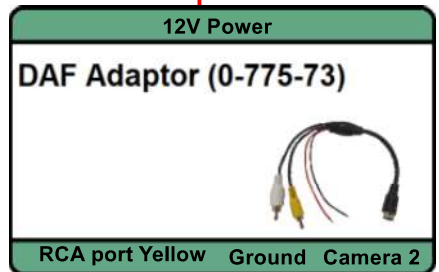

Permanent (ISO - 30)
 Ignition (ISO - 15)
 Auxiliary (ISO - 75)

10 Amp 10 Amp

HDMI Output (HDMI 1.5)

960H 4 Pin Aviation Camera Port

Earth (ISO - 31)

Rev.	Date	Description	Appd. by	Status
A	06/01/2021			Open

Prj:	0-775-70 Dashcam	Sheet nb.	1 of 1
Prj nb:	Lockable Dashcam	Desg. by:	D Dalmon
Title:	Wiring Diagram		