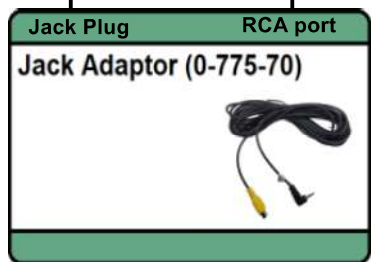

Permanent (ISO - 30)
 Ignition (ISO - 15)
 Auxiliary (ISO - 75)

10 Amp 10 Amp

HDMI Output (HDMI 1.5)

960H 4 Pin Aviation Camera Port

Earth (ISO - 31)

Rev.	Date	Description	Appd. by	Status
A	06/01/2021			Open

Prj:	0-775-70 Dashcam	Sheet nb.	1 of 1
Prj nb:	Lockable Dashcam	Desg. by:	D Dalmon
Title:	Wiring Diagram		