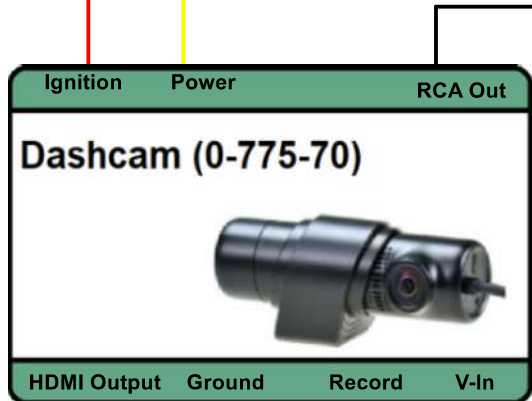

Permanent (ISO - 30)

Ignition (ISO - 15)

Auxiliary (ISO - 75)

10 Amp 10 Amp

RCA Output (external monitor with RCA input)

HDMI Output (HDMI 1.5)

Earth (ISO - 31)

Rev.	Date	Description	Appd. by	Status
B	25/04/2023			Open

Prj:	0-775-70 camera Dashcam v2
Prj nb:	Lockable Dashcam
Title:	Wiring Diagram

Sheet nb.	1 of 1
Desg. by:	D Dalmon