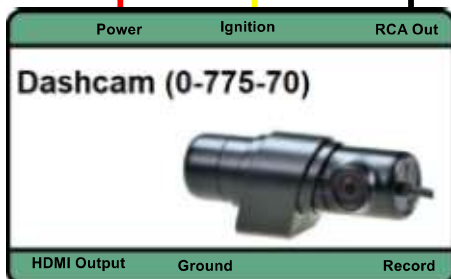

10 Amp 10 Amp

HDMI Output

Earth (ISO - 31)

Rev.	Date	Description	Appd. by	Status
A	06/01/2021			Open

Prj:	0-775-70 Dashcam	Sheet nb.	1 of 1
Prj nb:	Lockable Dashcam	Desg. by:	D Dalmon
Title:	Wiring Diagram		